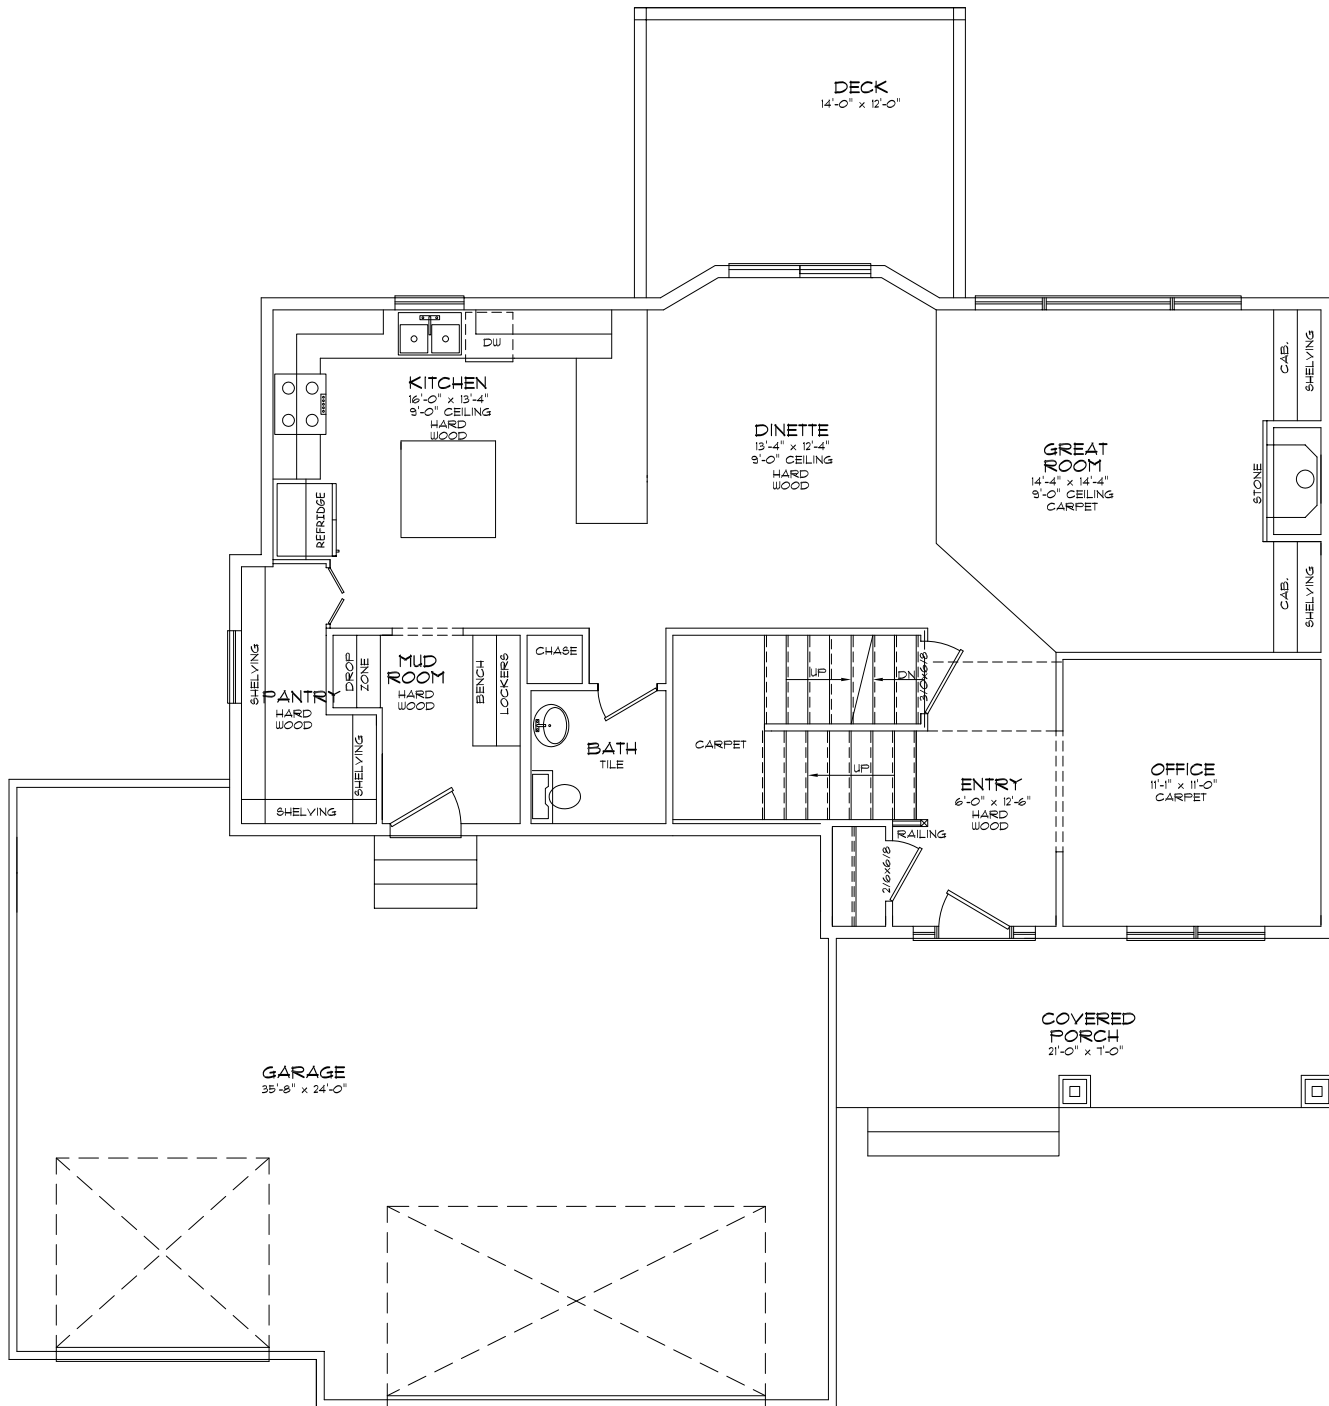

LEXINGTON

Main • 1,130 SQ. FT.

MERCURY
BUILDERS

402.689.1423

MERCURYBUILDERS.COM

Blythe

Real Estate Team, LLC

CBSHOME

LEXINGTON

Second Floor • 1,220 SQ. FT.

MERCURY
BUILDERS

402.689.1423

MERCURYBUILDERS.COM

Blythe

Real Estate Team, LLC

CBSHOME