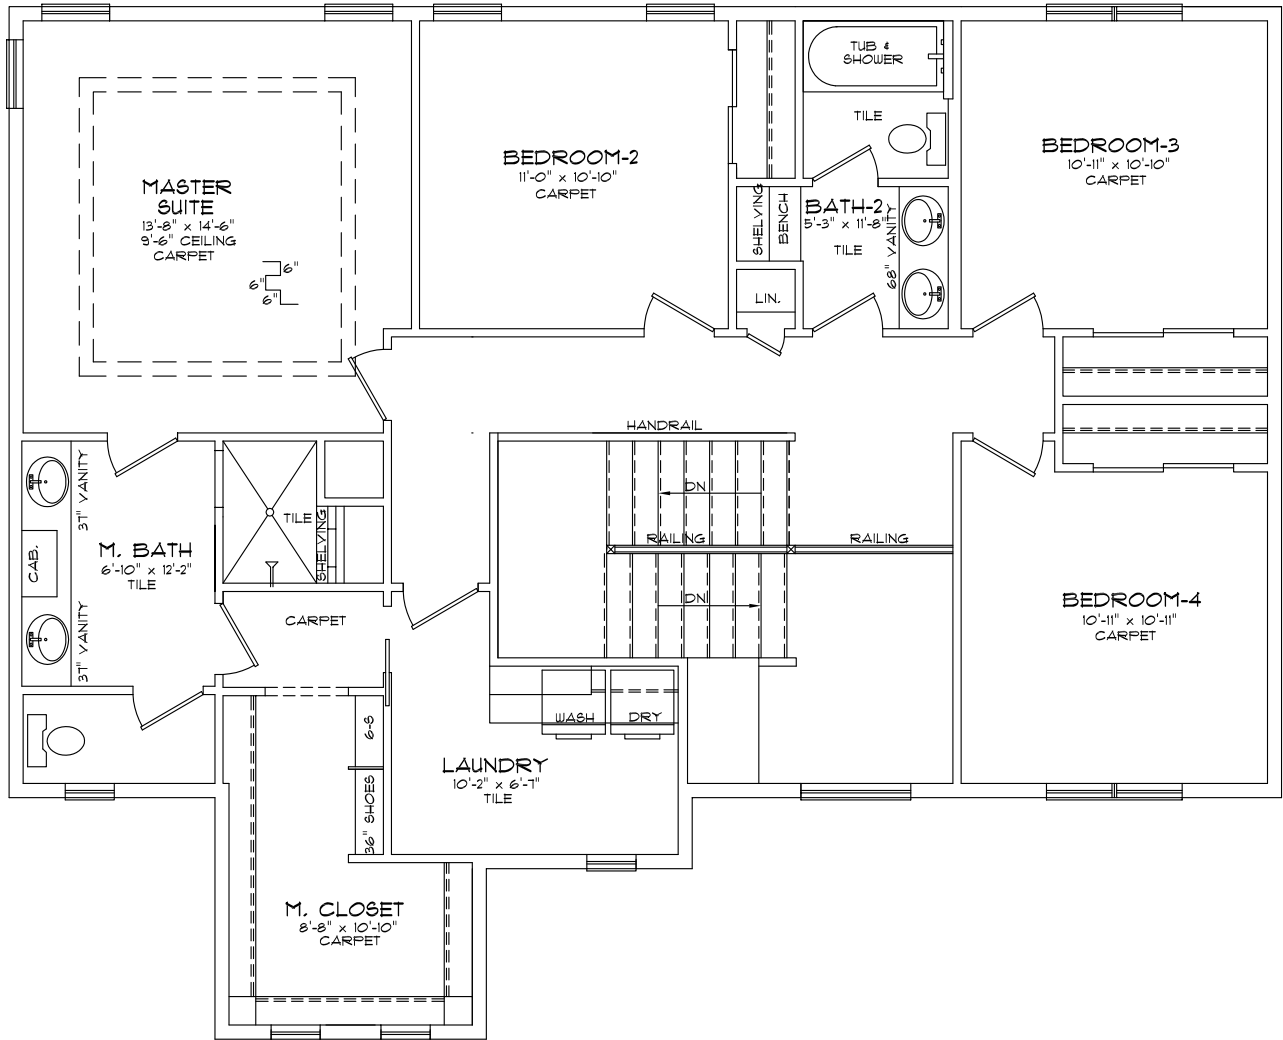

LEXINGTON

Main • 1,130 SQ. FT.

MERCURY
BUILDERS

402.689.1423

MERCURYBUILDERS.COM

Blythe

Real Estate Team, LLC

CBSHOME

LEXINGTON

Second Floor • 1,220 SQ. FT.

MERCURY
BUILDERS

402.689.1423

MERCURYBUILDERS.COM

Blythe

Real Estate Team, LLC

CBSHOME