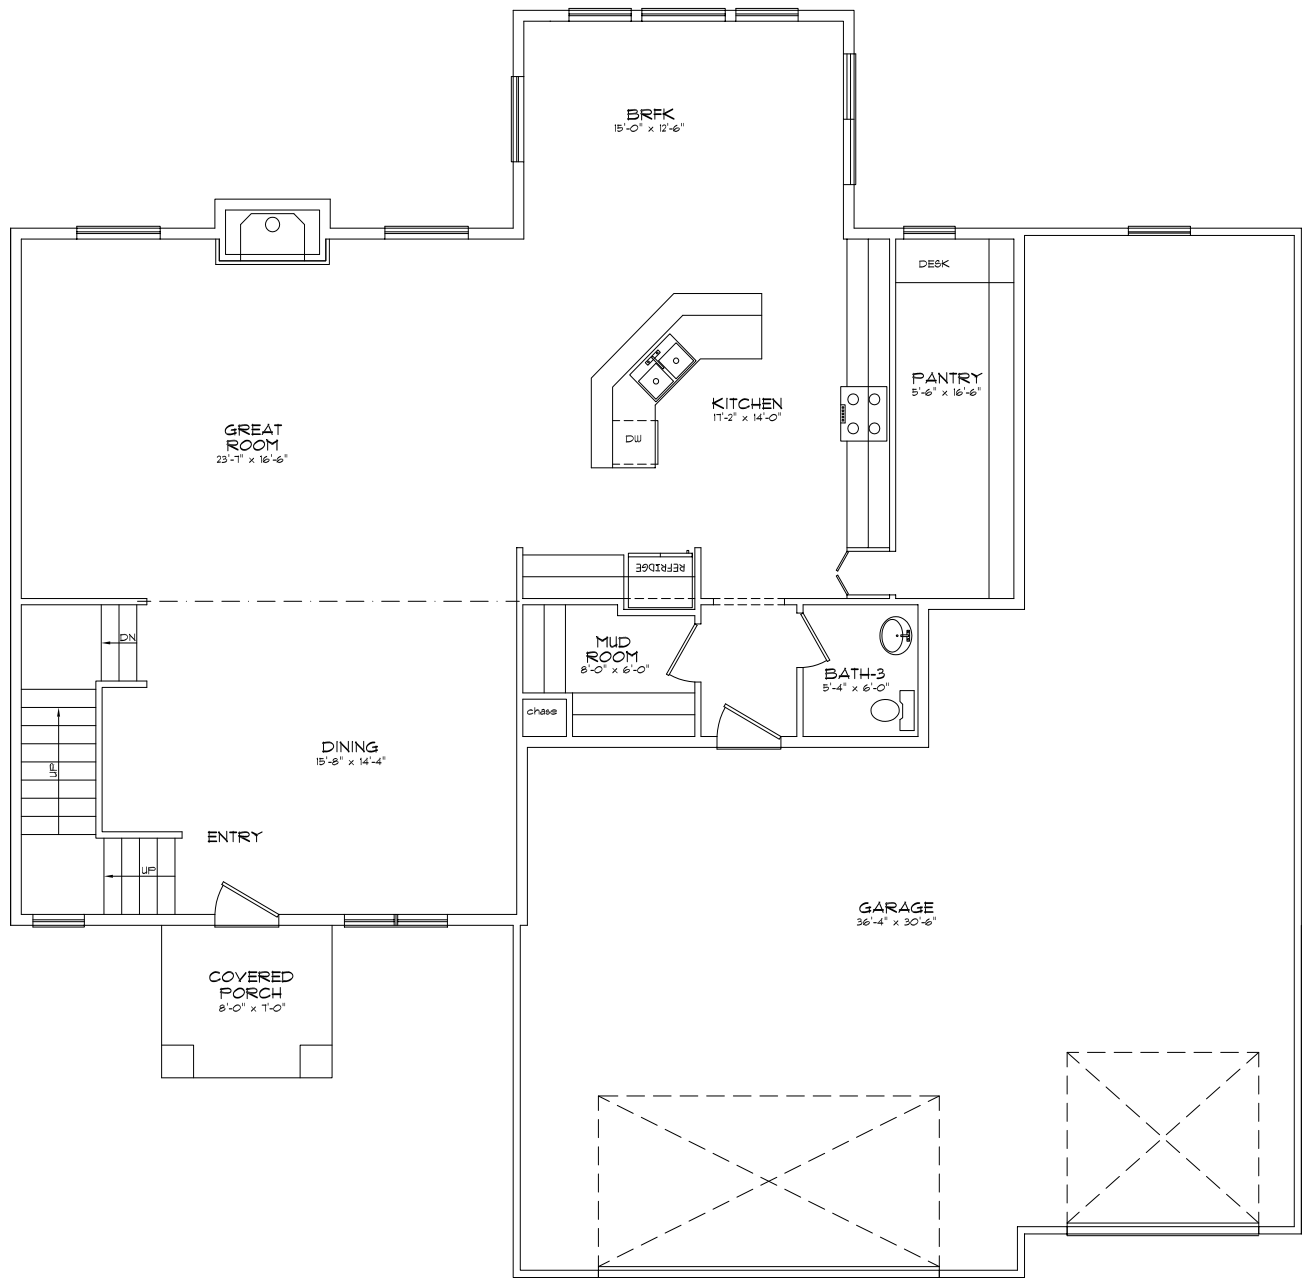

# LINCOLN

Main • 1,463 SQ. FT.

**MERCURY**  
BUILDERS

402.689.1423

MERCURYBUILDERS.COM

*Blythe*

Real Estate Team, LLC

**CBSHOME**

# LINCOLN

**Second Floor • 1,660 SQ. FT.**

**MERCURY BUILDERS**

402.689.1423

MERCURYBUILDERS.COM

*Blythe*

Real Estate Team, LLC

**CBSHOME**