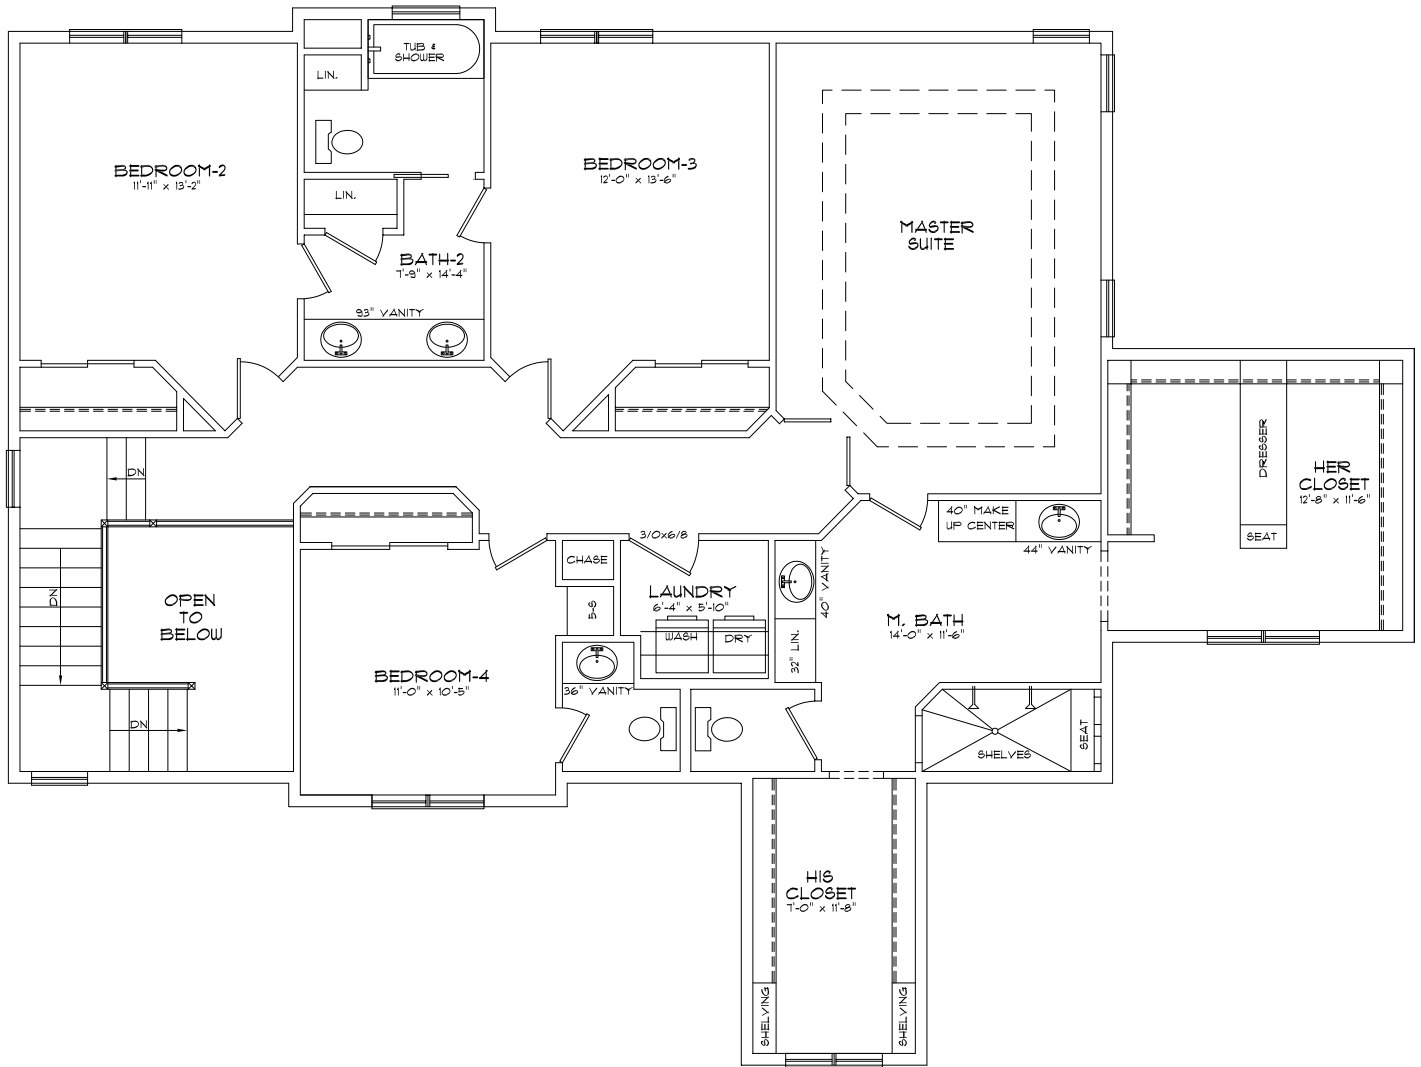

# LINCOLN

Main • 1,463 SQ. FT.

**MERCURY**  
BUILDERS

402.689.1423

MERCURYBUILDERS.COM

*Blythe*

Real Estate Team, LLC

**CBSHOME**

# LINCOLN

**Second Floor • 1,660 SQ. FT.**

**MERCURY BUILDERS**

402.689.1423

MERCURYBUILDERS.COM

*Blythe*

Real Estate Team, LLC

**CBSHOME**