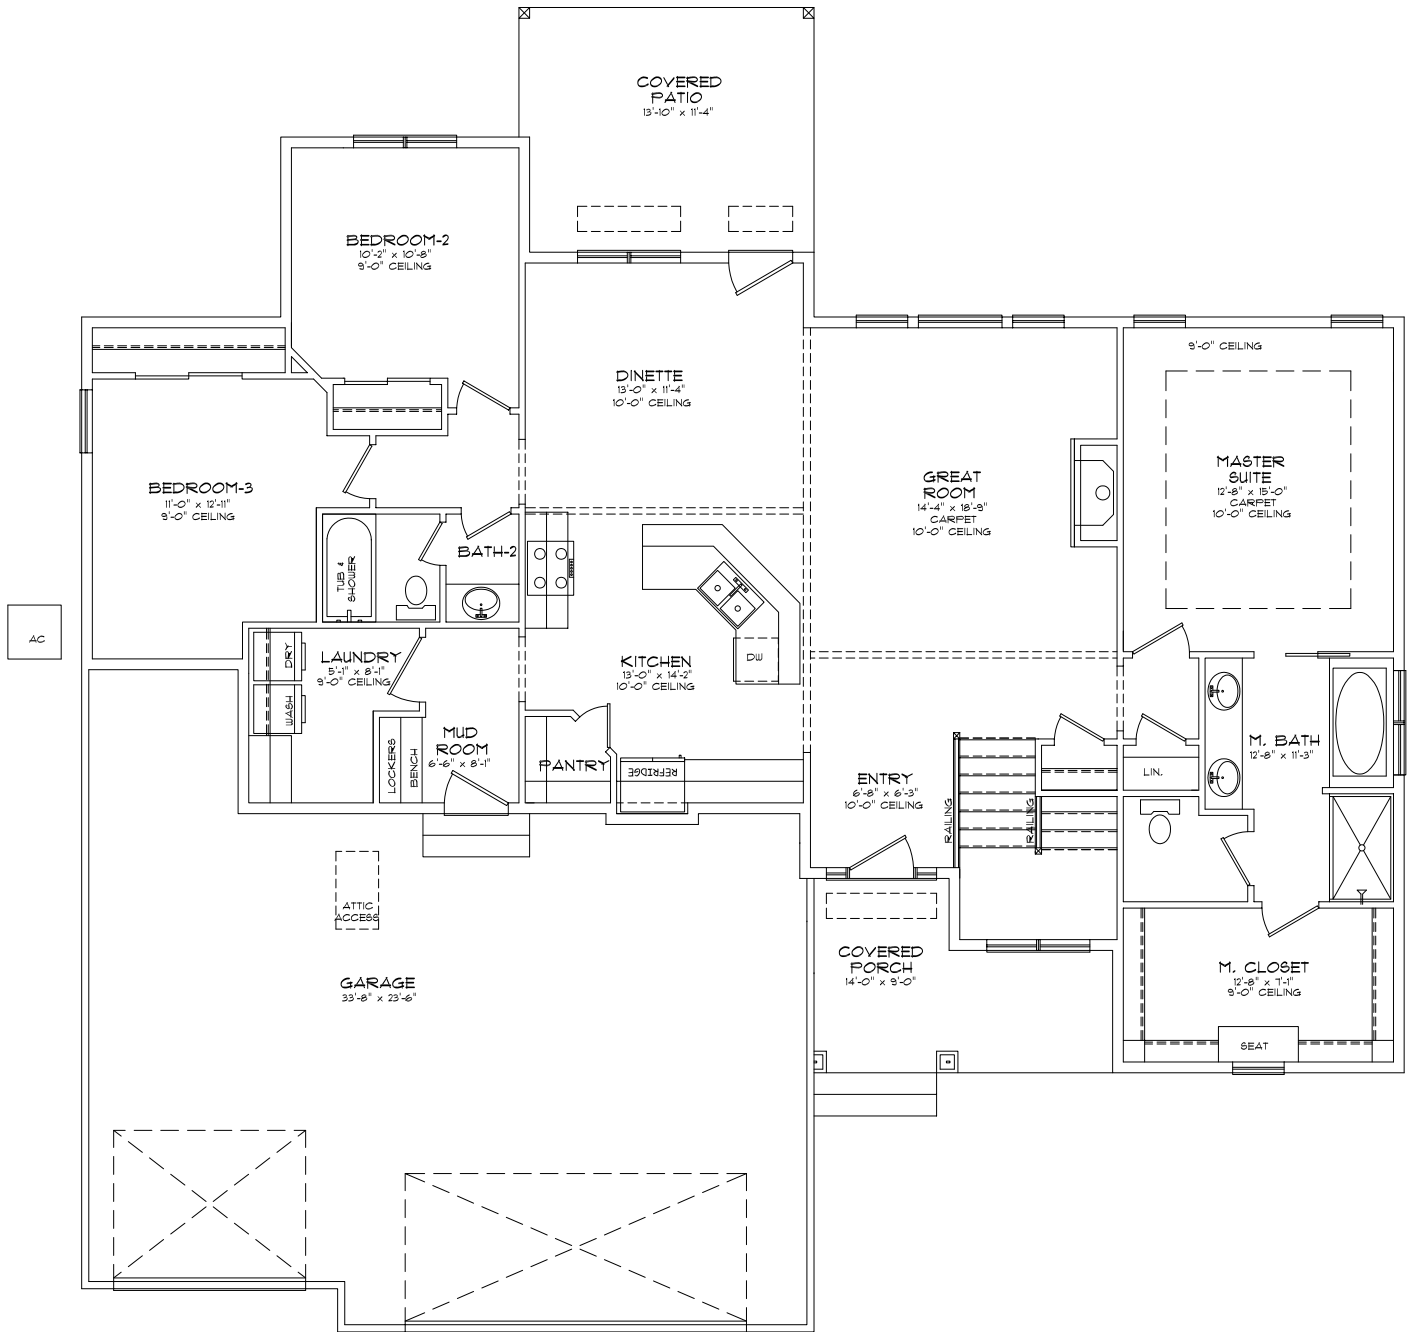

LONDON

Main Floor: 1,740 SQ FT

LONDON

Basement Level

MERCURY
BUILDERS

402.689.1423

MERCURYBUILDERS.COM

Blythe