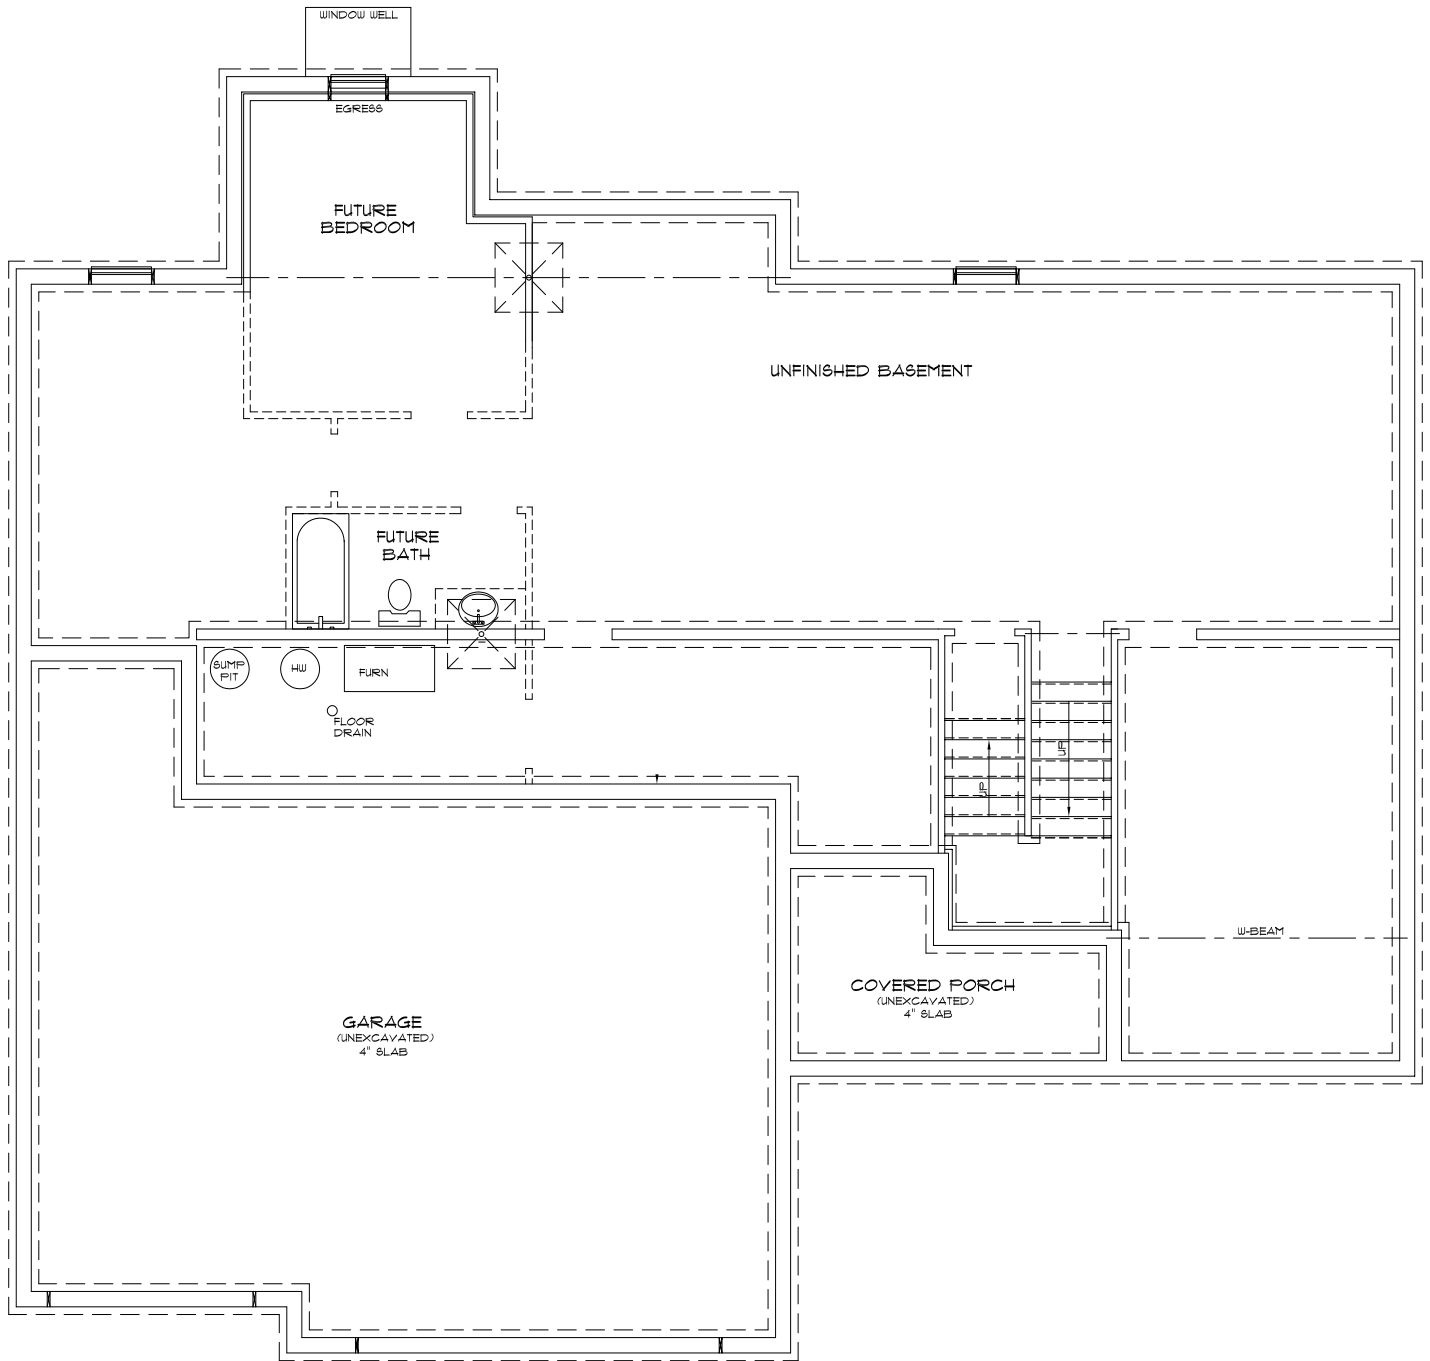

LONDON

Main Floor: 1,740 SQ FT

LONDON

Basement Level

MERCURY
BUILDERS

402.689.1423

MERCURYBUILDERS.COM

Blythe