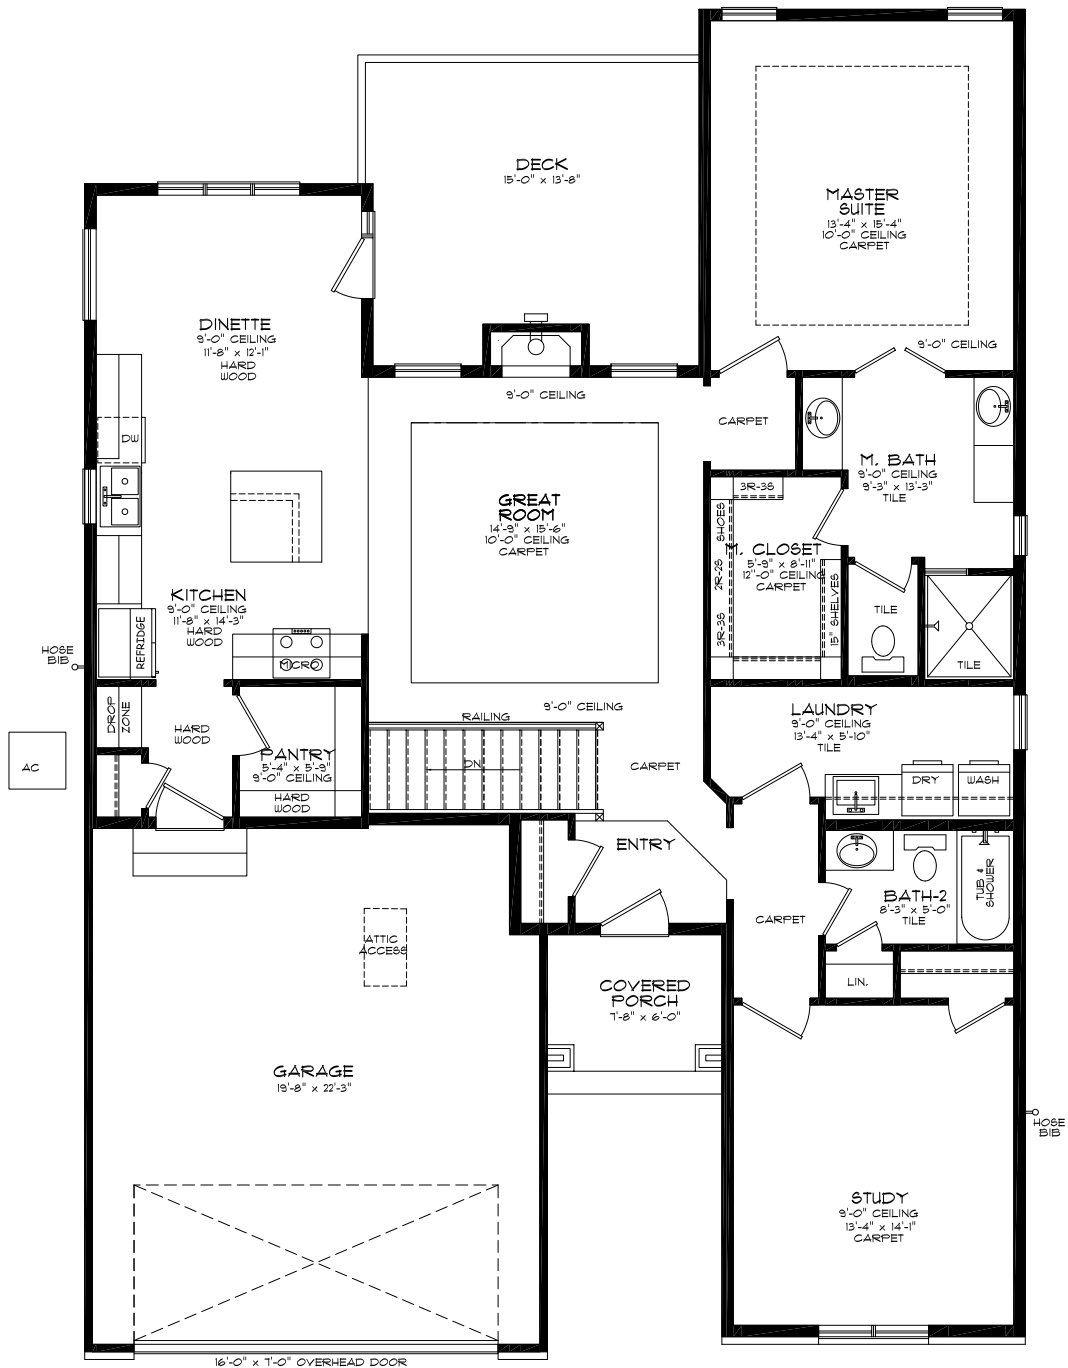

SAVANNAH

Main • 1,510 SQ. FT. Base Price \$285,950

MERCURY
BUILDERS

402.689.1423

MERCURYBUILDERS.COM

Blythe

Real Estate Team, LLC

CBSHOME