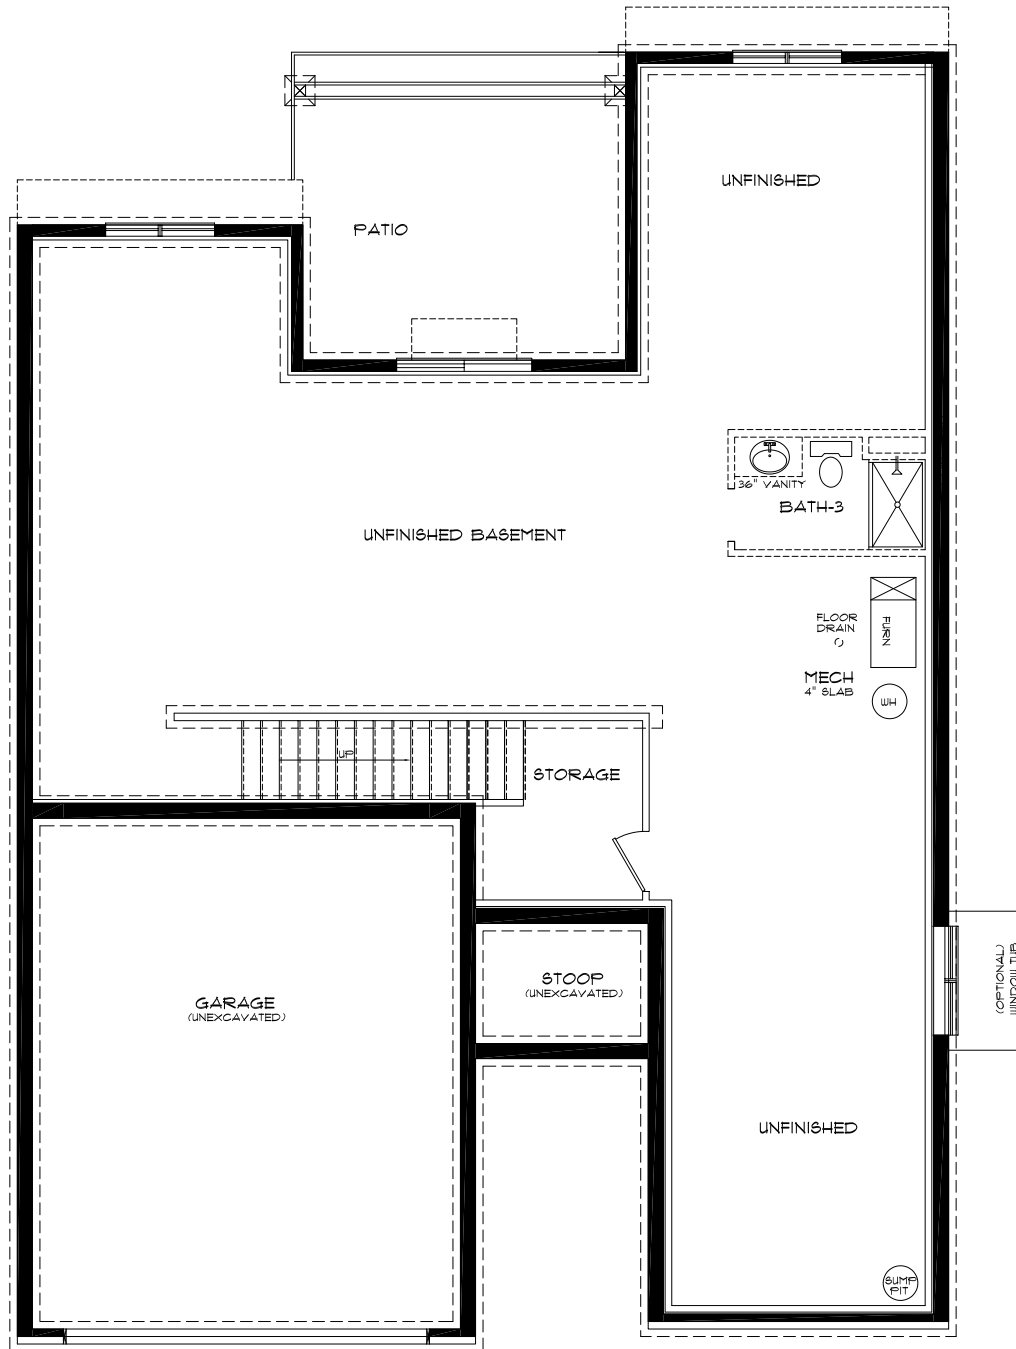

SAVANNAH

MERCURY
BUILDERS
402.689.1423

MERCURYBUILDERS.COM

Blythe

Real Estate Team, LLC

CBSHOME