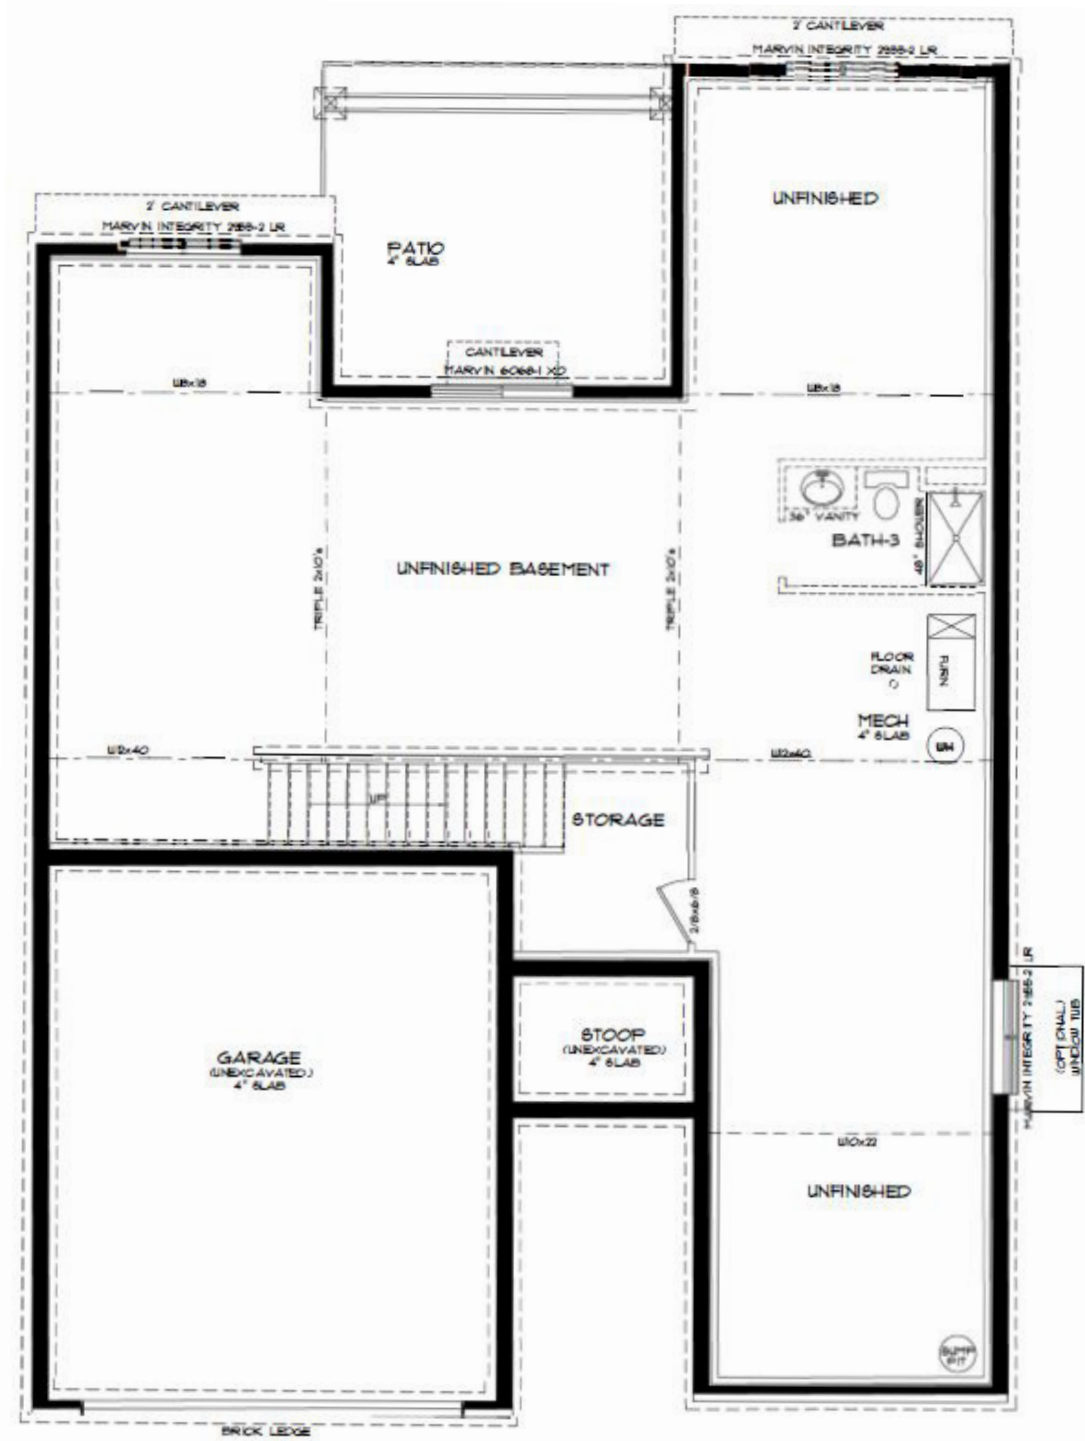

ASHLAND

Basement

MERCURY
BUILDERS

402.689.1423

MERCURYBUILDERS.COM

Blythe Real Estate Team

CBSHOME