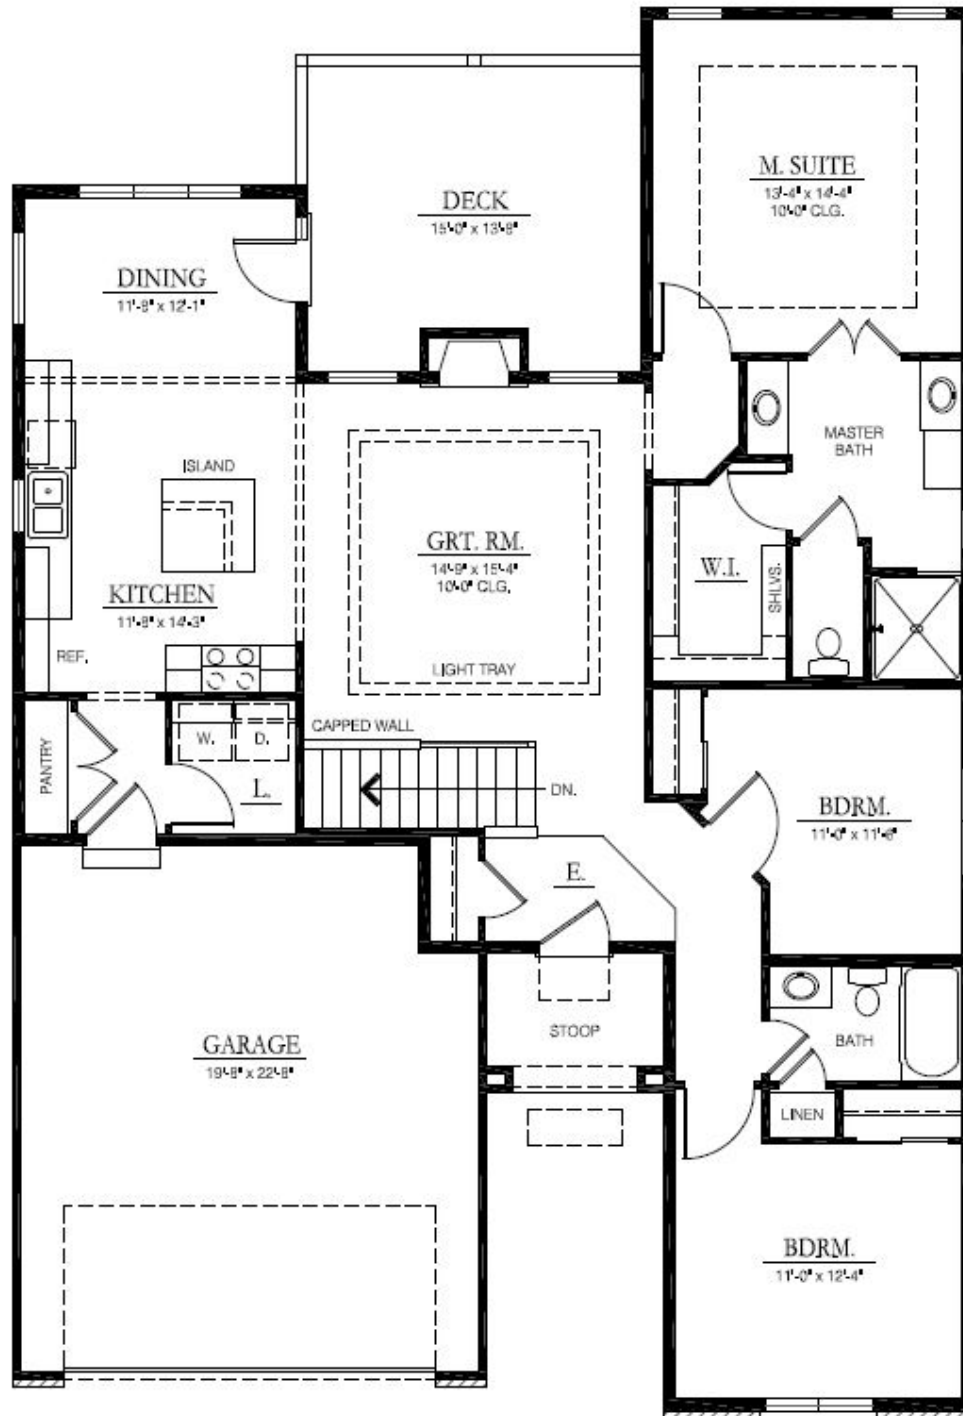

Main Level: 1510 Sq. Ft.

MERCURY
BUILDERS

402.689.1423

MERCURYBUILDERS.COM

Blythe

Real Estate Team

CBSHOME