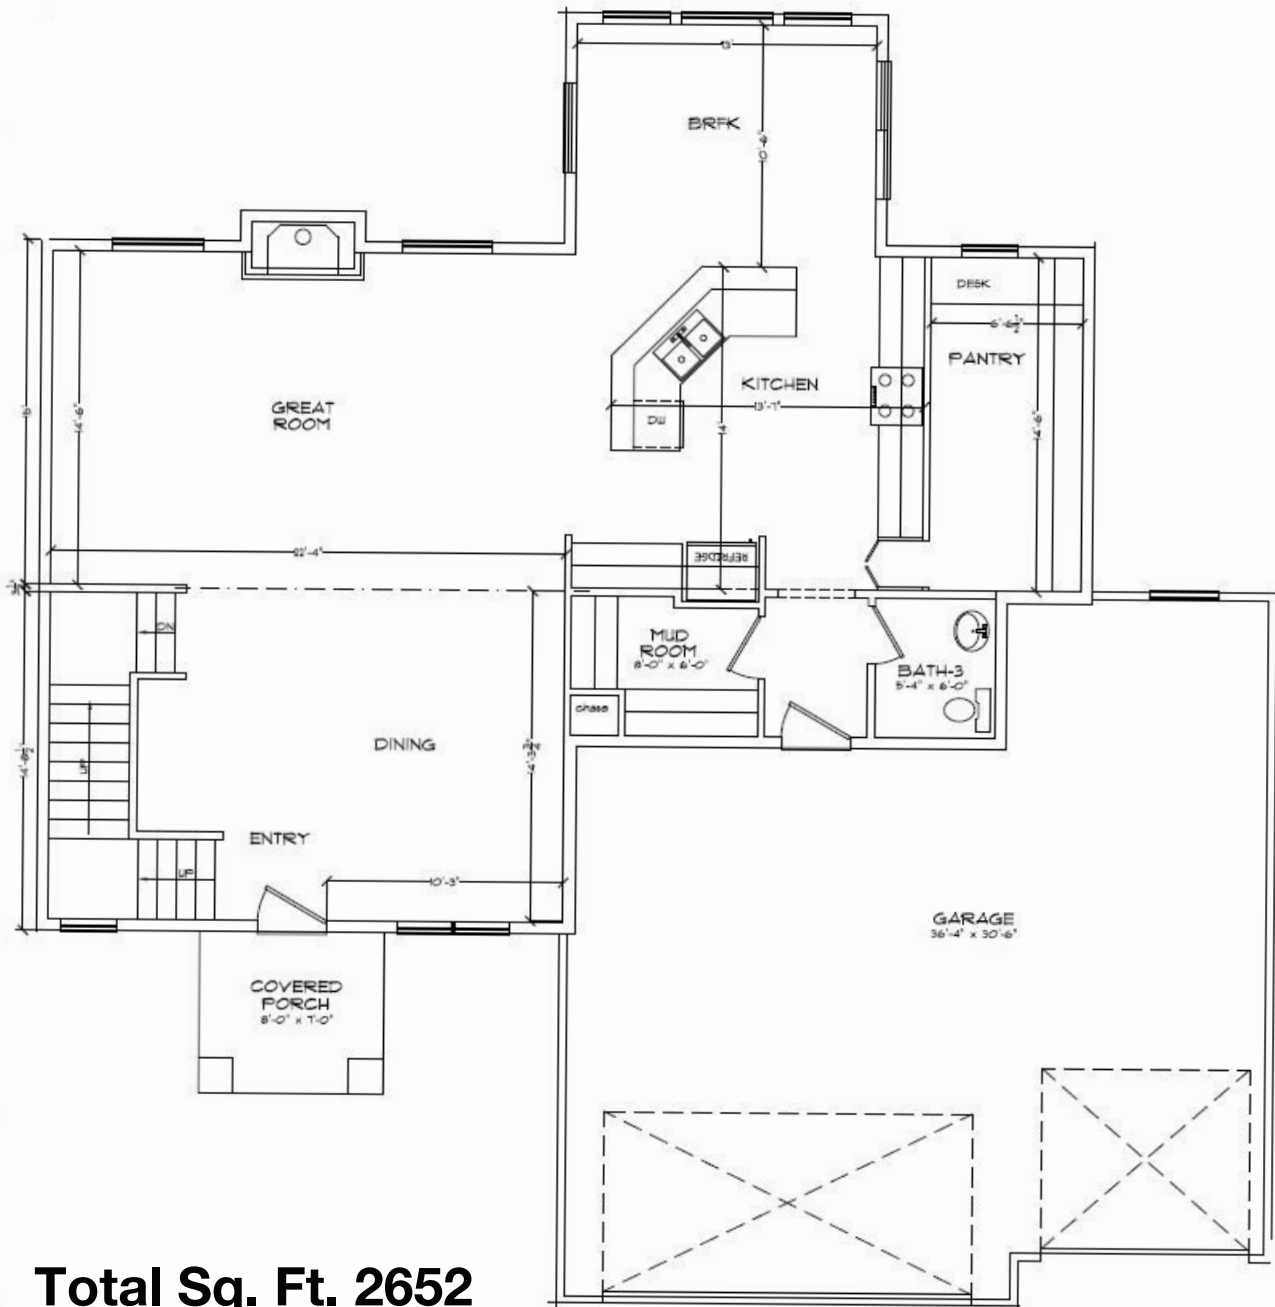

Sidney

Total Sq. Ft. 2652

MERCURY BUILDERS

402.689.1423

MERCURYBUILDERS.COM

Blythe Real Estate Team

CBSHOME

Sidney

Total Sq. Ft. 2652

MERCURY BUILDERS

402.689.1423

MERCURYBUILDERS.COM

Blythe

Real Estate Team

CBSHOME