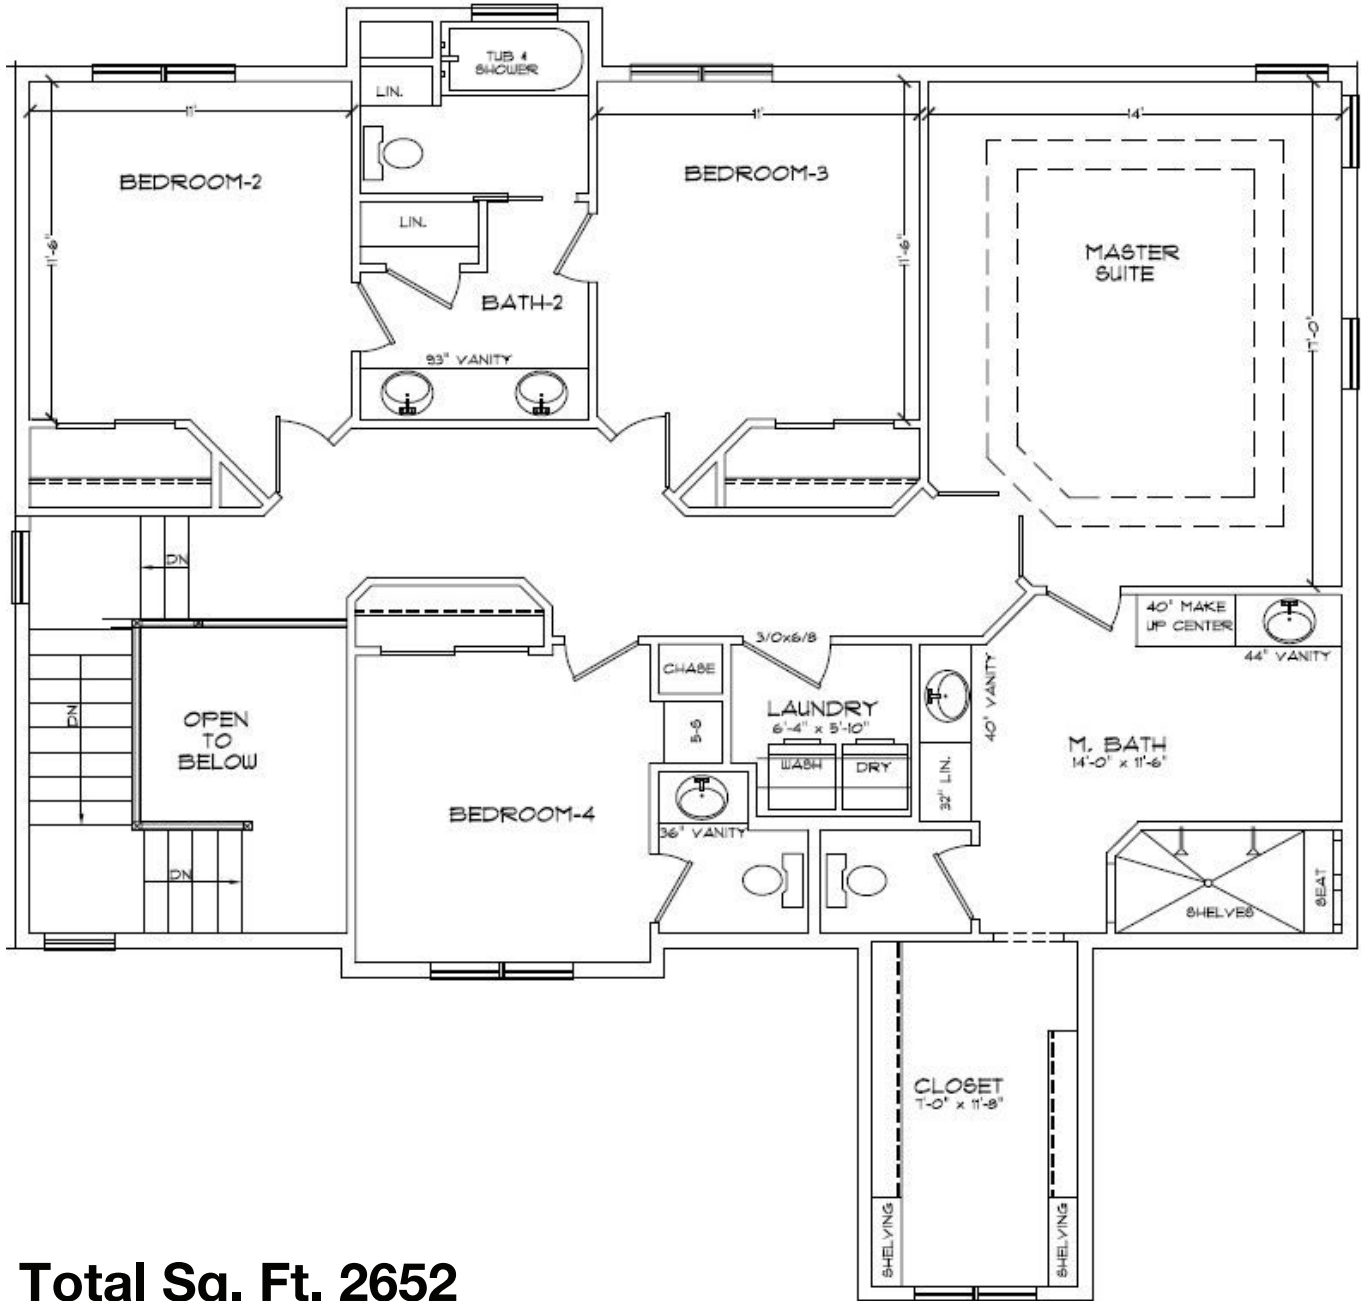

Sidney

Total Sq. Ft. 2652

MERCURY BUILDERS

402.689.1423

MERCURYBUILDERS.COM

Blythe Real Estate Team

CBSHOME

Sidney