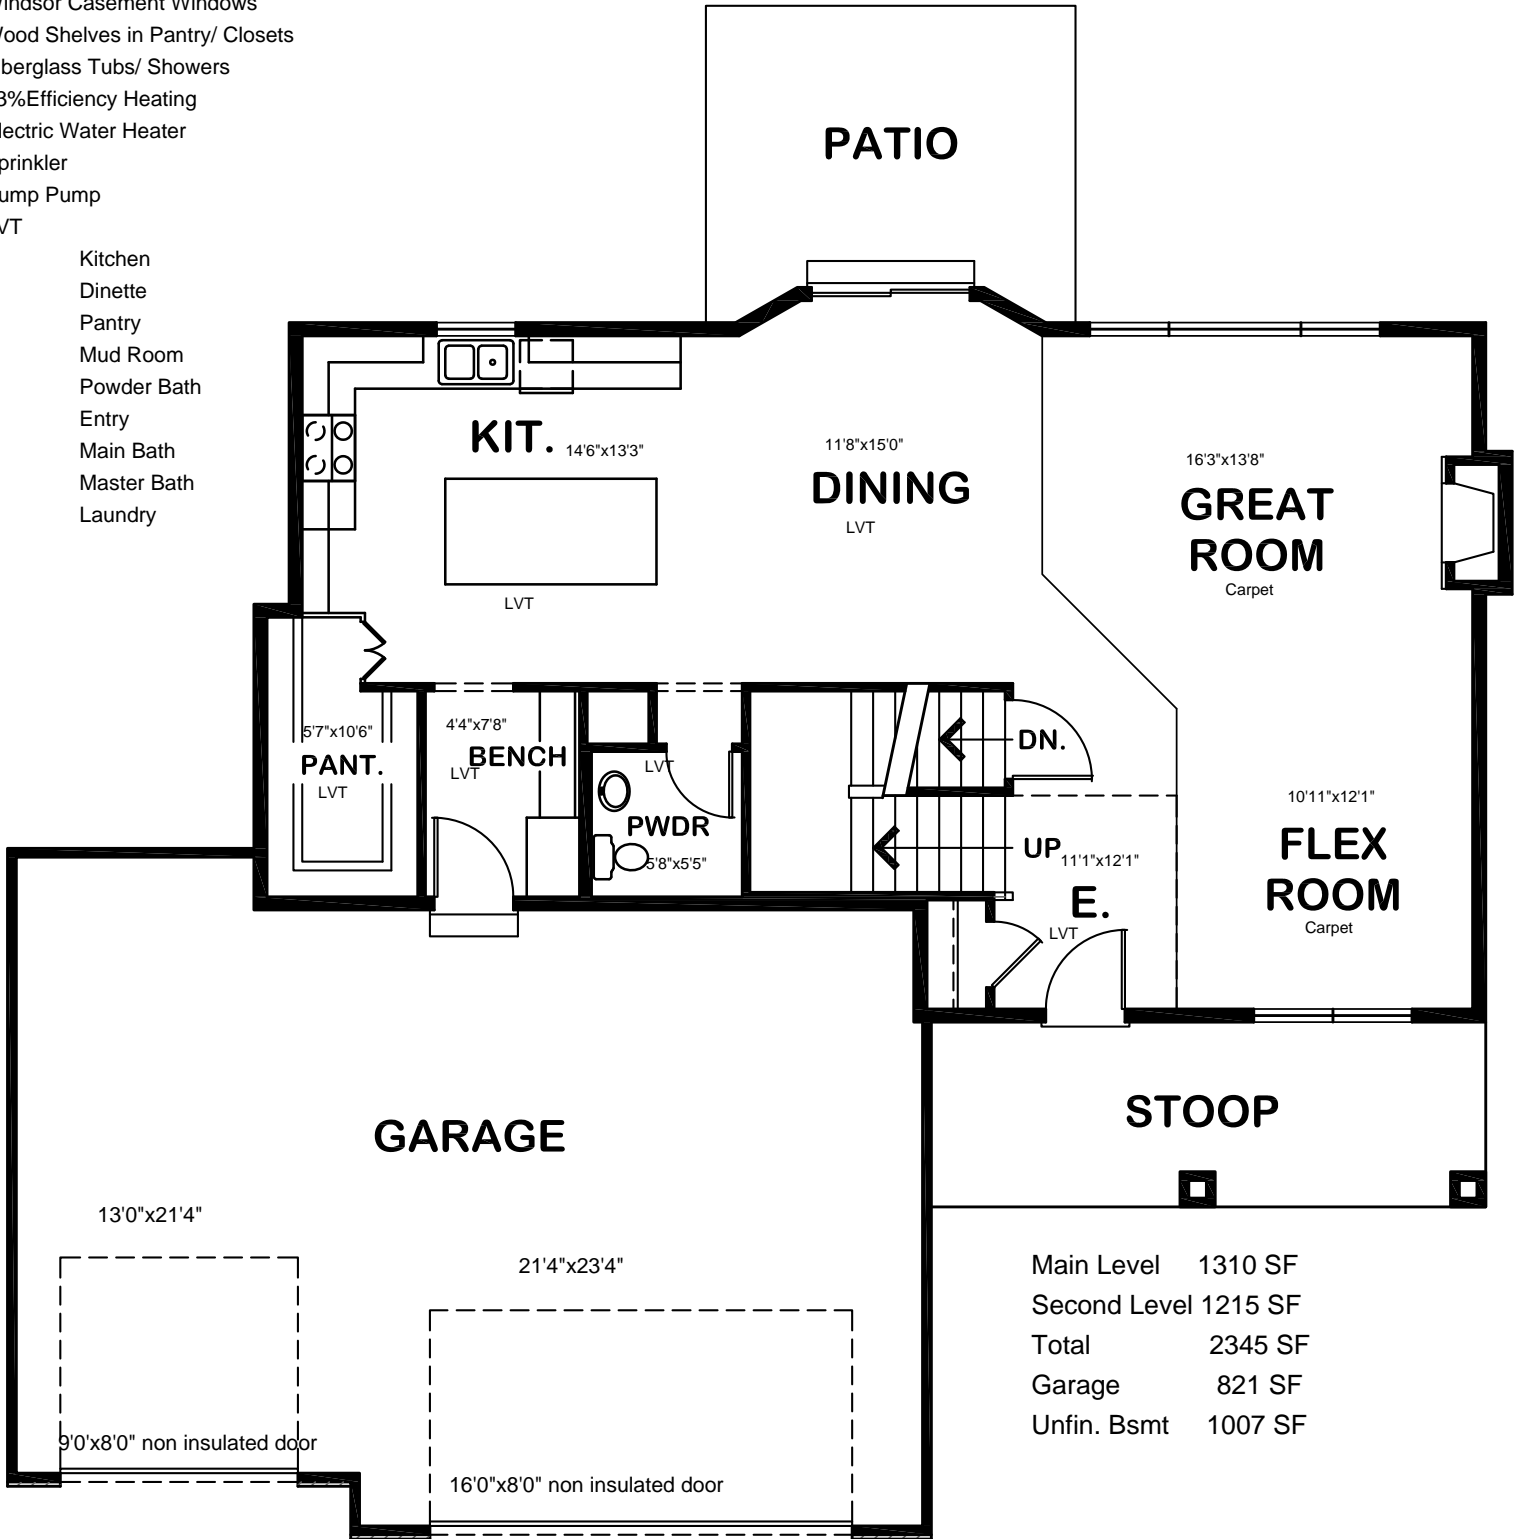

Lexington Plan
Lithium Finish

- Standard Features
- 3 Car Garage
- Non Insulated Garage Doors
- Electric Fireplace in Great Room
- Quartz/Granite Counter Tops Throughout
- Custom Cabinets Throughout
- Stainless kitchen Sink
- Windsor Casement Windows
- Wood Shelves in Pantry/ Closets
- Fiberglass Tubs/ Showers
- 93%Efficiency Heating
- Electric Water Heater
- Sprinkler
- Sump Pump
- LVT

- Kitchen
- Dinette
- Pantry
- Mud Room
- Powder Bath
- Entry
- Main Bath
- Master Bath
- Laundry

Main Level	1310 SF
Second Level	1215 SF
Total	2345 SF
Garage	821 SF
Unfin. Bsmt	1007 SF