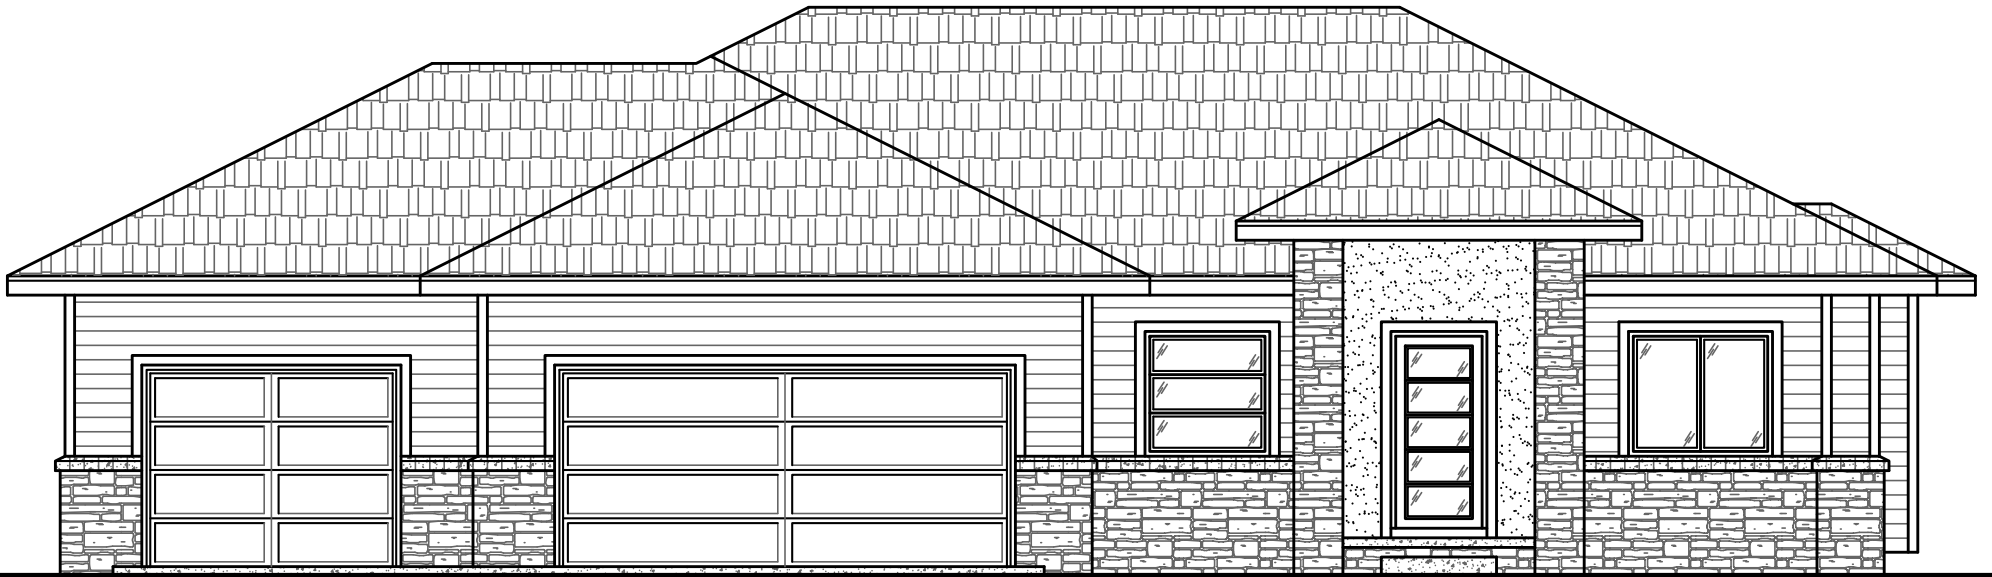

THE SCHUYLER

1844 SQ FT MAIN
1167 SQ FT BASEMENT

MERCURY
BUILDERS

FAMILY ROOM
41'-3" x 24'-5"

BEDRM
10'-4" x 11'-2"

STOR.

UP

STOR.

L.

BATH