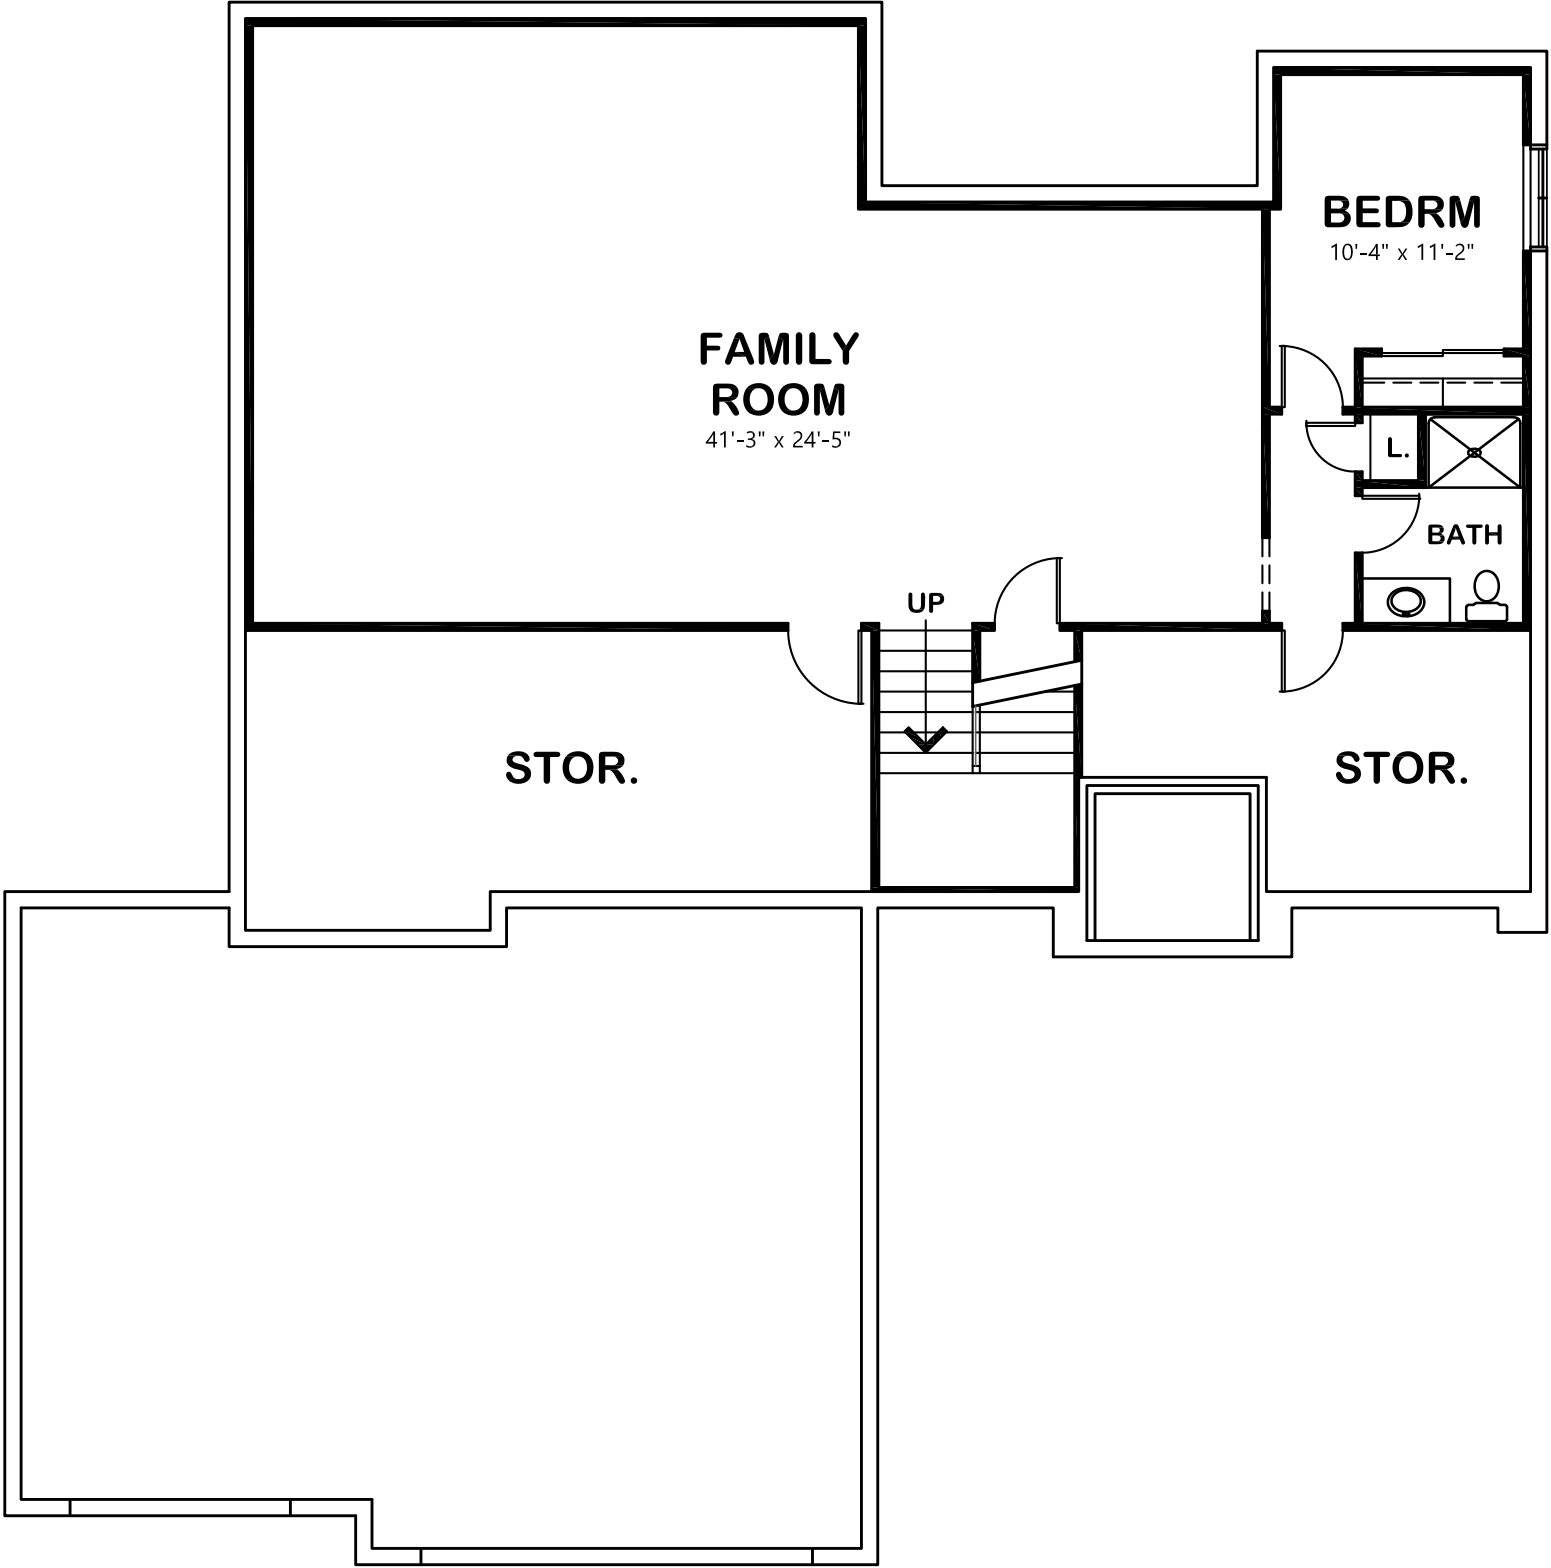

THE SCHUYLER

1844 SQ FT MAIN
1167 SQ FT BASEMENT

MERCURY
BUILDERS

FAMILY ROOM
41'-3" x 24'-5"

BEDRM
10'-4" x 11'-2"

STOR.

UP

STOR.

L.

BATH